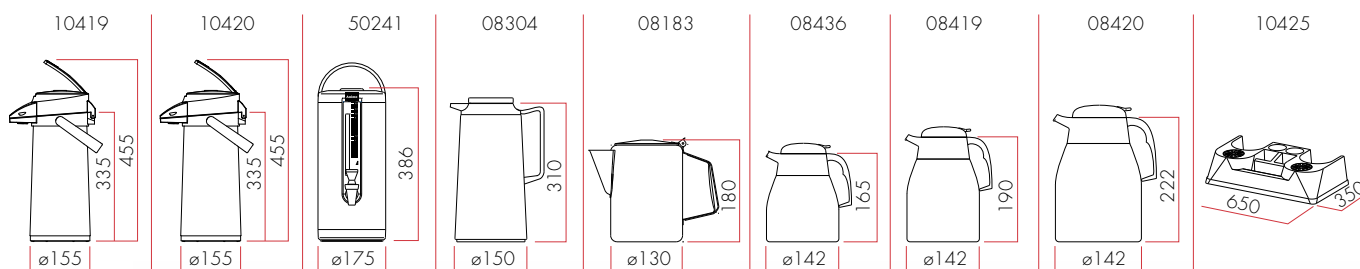

ANIMO THERMOS JUGS

Art. 10419	Thermos jug 2.1 ltr. with pump and stainless steel inner lining	Art. 08436	Thermos jug 1.0 ltr. with stainless steel inner lining
Art. 10420	Thermos jug 2.1 ltr. with pump and glass inner lining	Art. 08419	Thermos jug 1.5 ltr. with stainless steel inner lining
Art. 50241	Thermos container 2.4 ltr. with no-drip tap, gauge glass and coffee blender	Art. 08420	Thermos jug 2.0 ltr. with stainless steel inner lining
Art. 08304	Thermos jug 1.85 ltr.	Art. 10425	Thermos jug buffet suitable for thermos jugs with pump 2.1 ltr.
Art. 08183	Stainless steel jug 1.8 ltr. with filling lid, Dishwasher proof