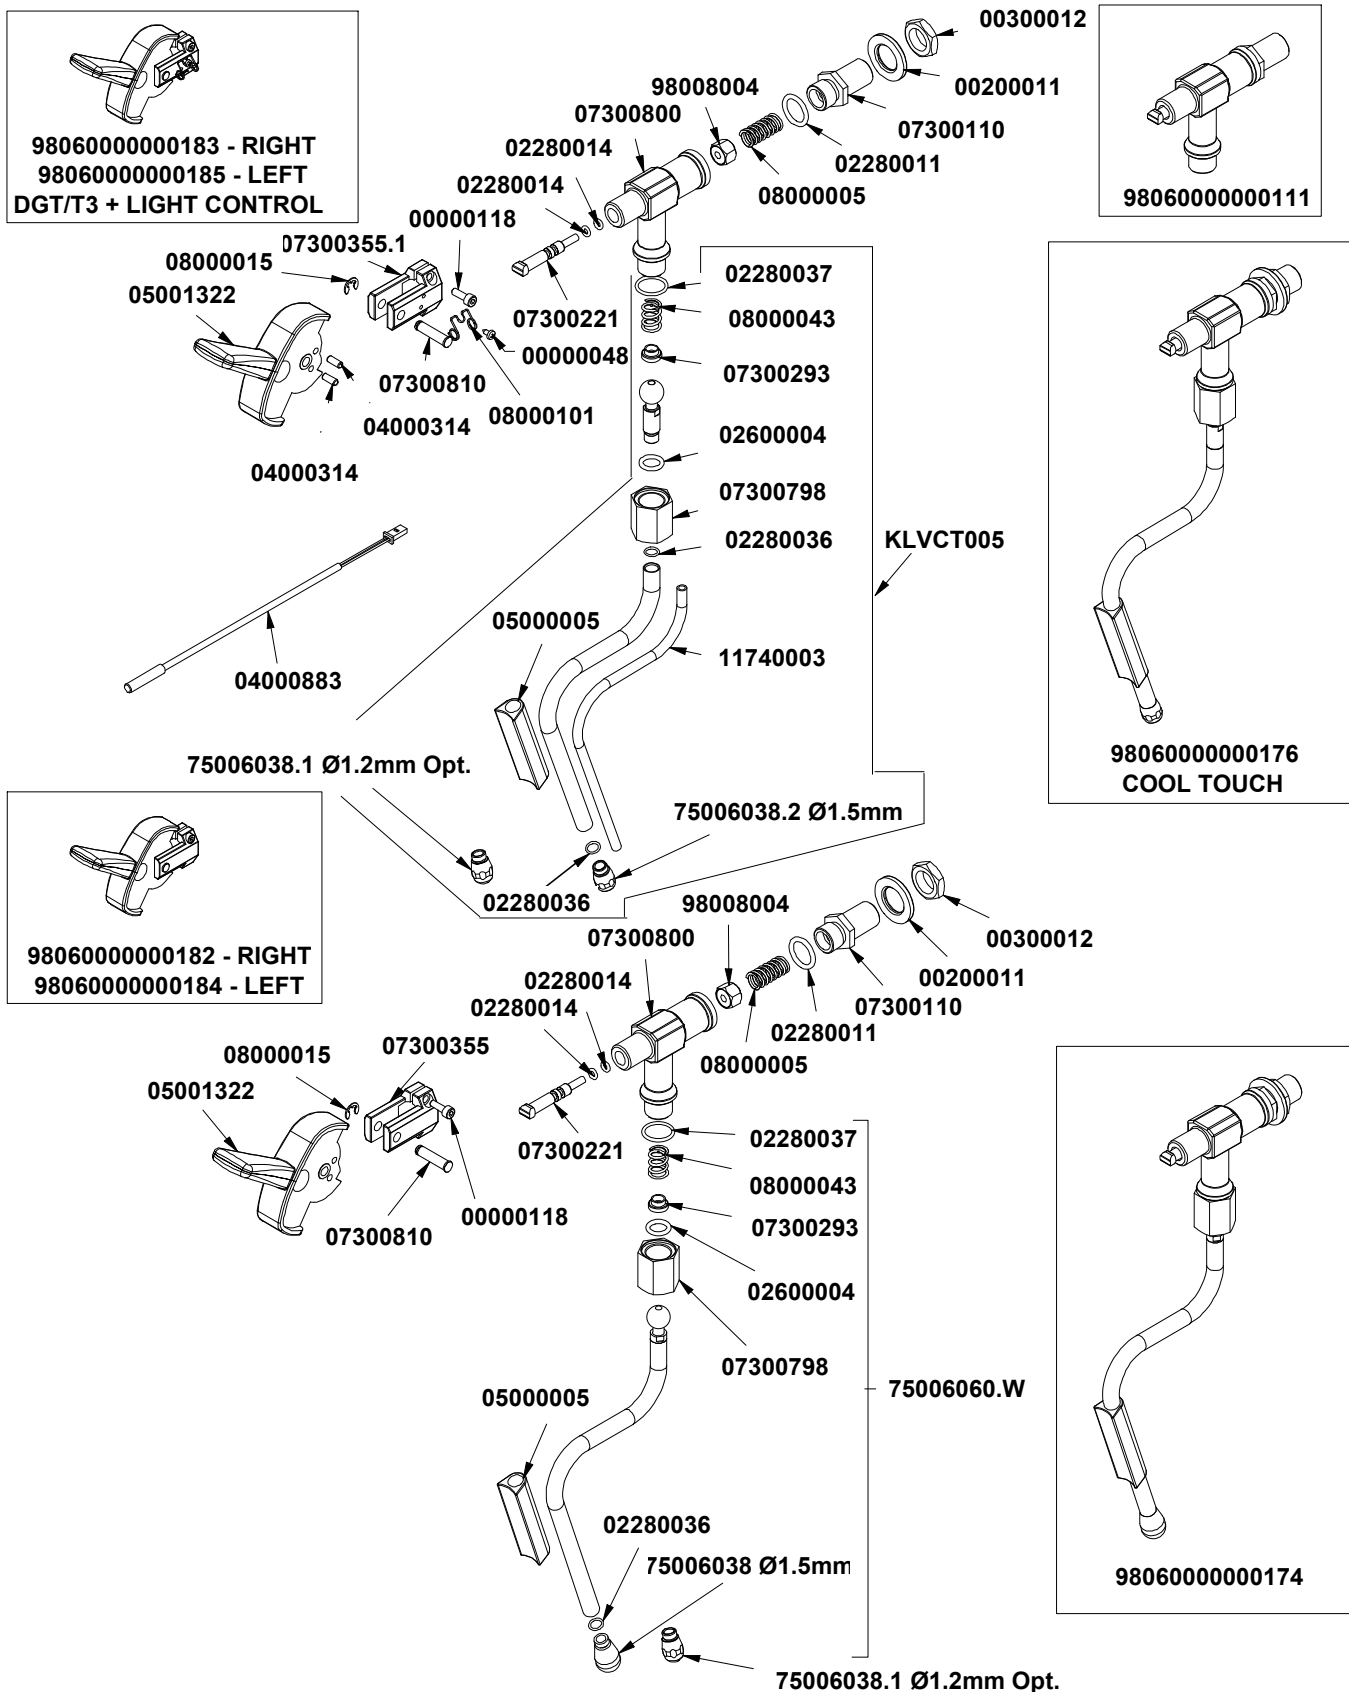

AURELIA WAVE

AURELIA WAVE

DGT-V-S-T3

DGT-V-S-T3

COMP. IDRAULICI DGT-S-V

HYDRAULIC PARTS DGT-S-V

COD.	DESCRIPTION	DESCRIZIONE	VAL.
98170000000011	PUMP OT 100LT SET + CONNECTORS	ASSIEME POMPANTE OT 100lt + RACCORDI	
98170000000012	PUMP OT 200LT SET + CONNECTORS	ASSIEME POMPANTE OT 200lt + RACCORDI	
98170000000015	SS PUMP 200LT SET + FITTINGS	ASSIEME POMPANTE INOX 200lt + RACCORDI	
982300000000417	COMPLETE INSTALLATION BAG AURELIAWAVE 2-3-4GR	SACCHETTO COMP. INSTALLAZIONE AURELIA WAVE2-3-4	