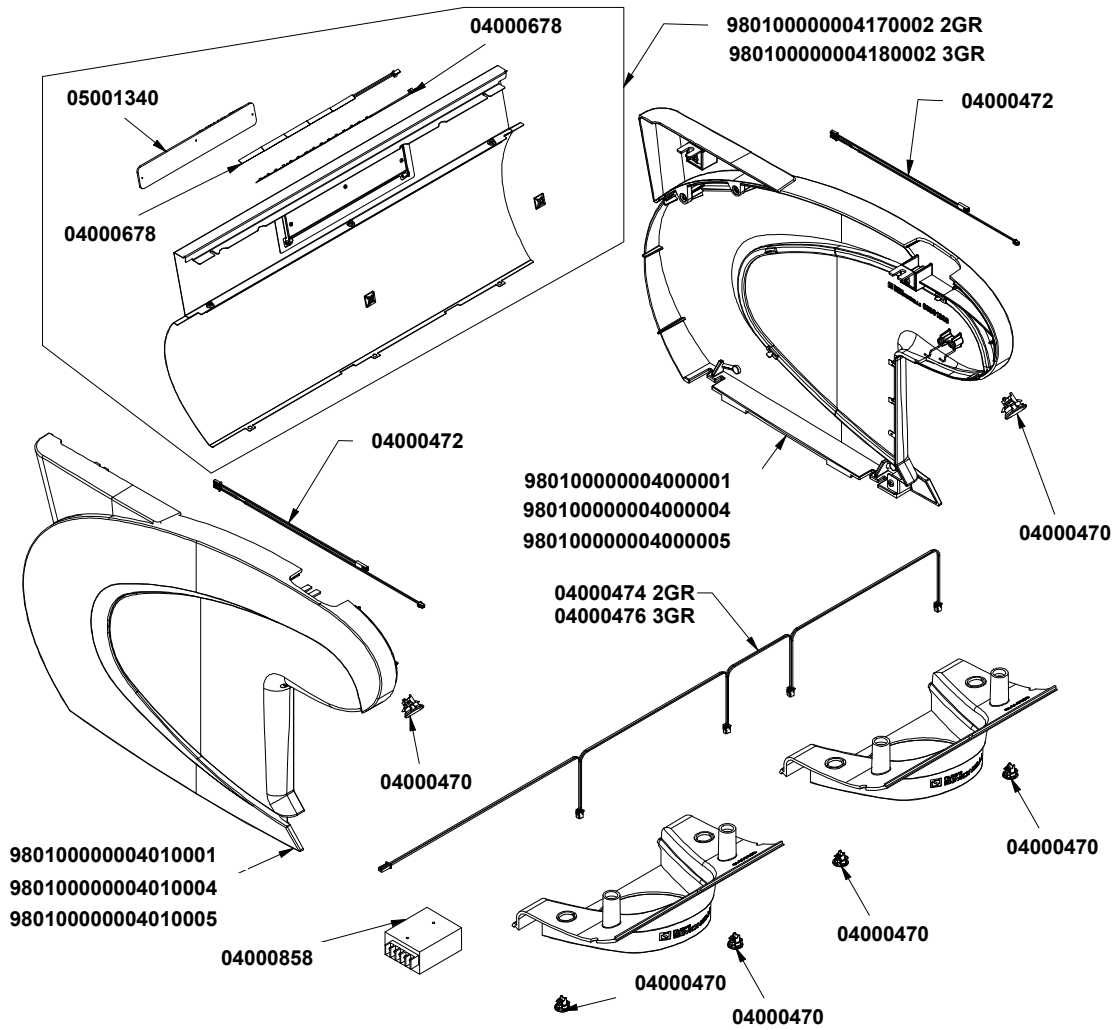

CODE	DESCRIPTION	DESCRIZIONE
04000478	COMPLETE LIGHTS WIRING S-V	CABLAGGIO COMPLETO LUCI S-V
04000473	REAR LIGHTS WIRING	CABLAGGIO LUCI RETRO

WIFI KIT PARTS DIGIT-T3 - KWIFI008

00000054
00000011
00000089
98160100000071

CODE	DESCRIPTION	DESCRIZIONE
04000536	WIFI MODULE CABLE	CAVO MODULO WIFI