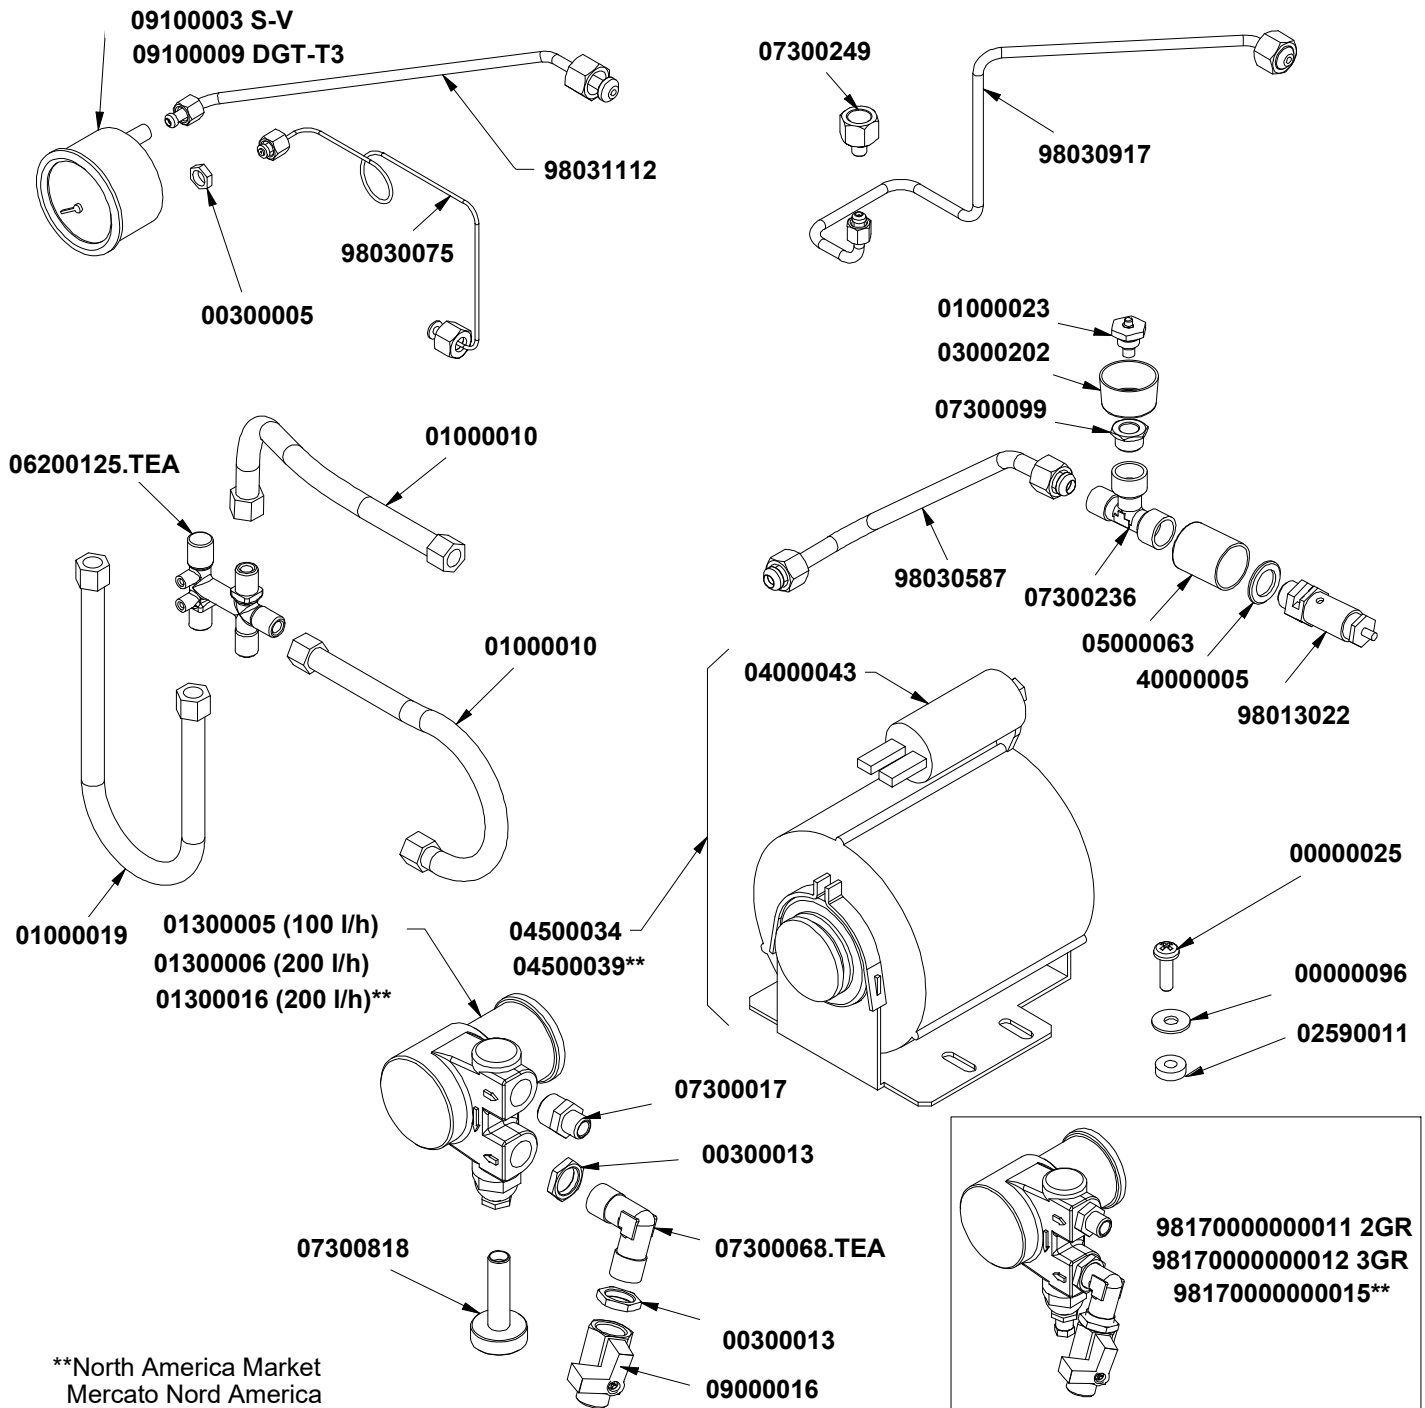

**North America Market
Mercato Nord America

CODE	DESCRIPTION	DESCRIPTION
01000113	FILLING PIPE L=1500	TUBO INGRESSO L=1500
01000030	FILLING PIPE L=500	TUBO INGRESSO L=500
01000127	DRAINING PIPE	TUBO SCARICO
00000133	STAINLESS STEEL CLAMP	FASCETTA INOX
05000763	DRAIN FITTING 3/4 Fx19mm	RACCORDO SCARICO 3/4 Fx19mm
98230000000417	COMPLETE INSTALLATION BAG	SACCHETTO COMP. INSTALLAZIONE