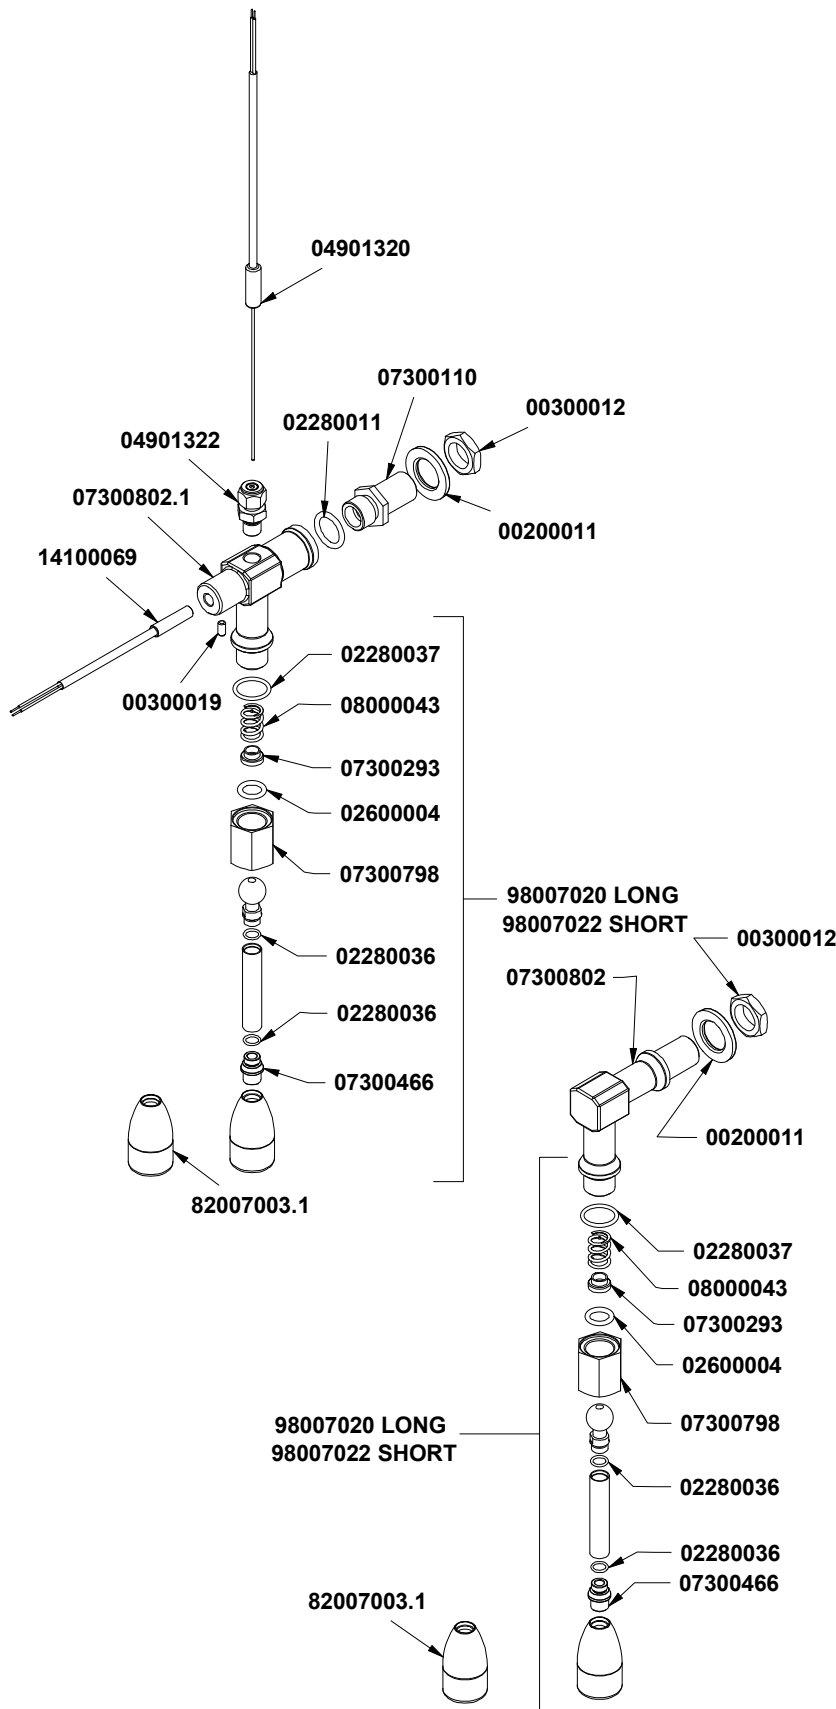

» LEGEND :

THE CODES WRITTEN IN BOLD REFER TO THE COMPONENTS
EMPLOYED CURRENTLY.

THE CODES USED BEFORE ARE WRITTEN IN *CORSIVE* WITH INDICATED,
ON THE SIDE, THE END OF VALIDITY DATE.

EXAMPLE:

03001531 - 01/09/2007

AURELIA WAVE

AURELIA WAVE

DGT-V-S-T3

DGT-V-S-T3

COMPONENTI VAPORE

STEAM PARTS

COD.	DESCRIPTION	DESCRIZIONE	VAL.
9806000000182	RIGHT STEAM KNOB SET AURELIA18	ASSIEME MANOPOLA VAPORE DX AURELIA18	
9806000000183	RIGHT STEAM KNOB SET AURELIA18 DIGIT-T3 + LIGHTS	ASSIEME MANOPOLA VAPORE DX AURELIA18 DIGIT-T3 +L	
9806000000184	LEFT STEAM KNOB SET AURELIA18	ASSIEME MANOPOLA VAPORE SX AURELIA18	
9806000000185	LEFT STEAM KNOB SET AURELIA18 DIGIT-T3 + LIGHTS	ASSIEME MANOPOLA VAPORE SX AURELIA18 DIGIT-T3 +L	
KLVCT005	KIT COOLTOUCH STEAM WAND HIGH NUT AURELIA WAV	KIT LANCIA VAPORE "COOL TOUCH" DADO ALTO AURELIA	