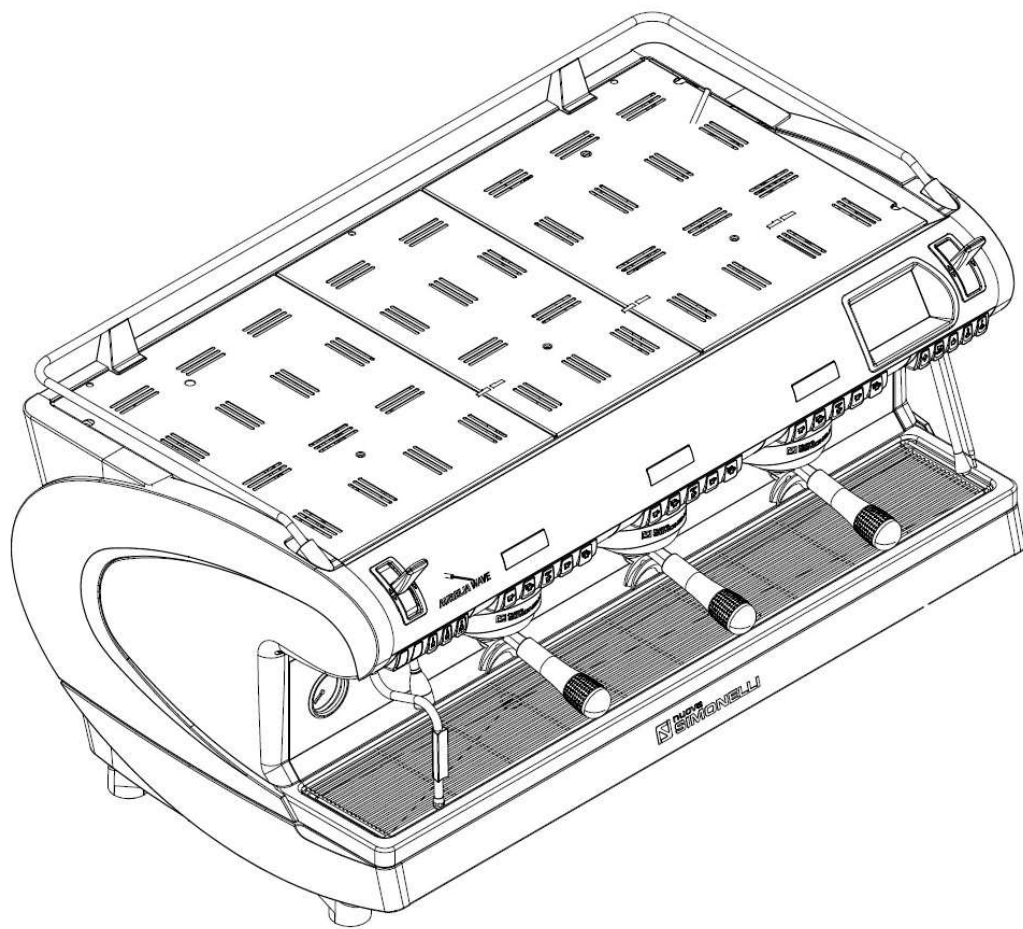

SPARE PARTS BOOK

AURELIA WAVE

DIGIT-SEM-VOL-T3

04/04/2024

The coffee machines you can trust.

- T.01 **CABINET PARTS**
COMPONENTI GRUPPO CARENA
- T.02 **CONTROL PANEL**
INVOLUCRO COMANDI
- T.03 **CONTROL PANEL DGT-T3**
INVOLUCRO COMANDI DGT-T3
- T.04 **POURING GROUP PARTS T3**
COMP. GRUPPO EROGAZIONE T3
- T.05 **POURING GROUP PARTS DGT-V-S**
COMP. GRUPPO EROG. DGT-V-S
- T.06 **HYDRAULIC PARTS DGT-S-V**
COMP. IDRAULICI DGT-S-V
- T.07 **STEAM PARTS**
COMPONENTI VAPORE
- T.08 **HOT WATER PARTS**
COMPONENTI ACQUA CALDA
- T.09 **MIXER PARTS HOT WATER**
COMP. MISC. ACQUA CALDA
- T.10 **T3 PIPES**
TUBI T3
- T.11 **DGT-S-V PIPES**
TUBI DGT-S-V
- T.12 **HYDRAULIC GROUP PARTS**
COMPONENTI GRUPPO IDRAULICO

» LEGEND :

THE CODES WRITTEN IN BOLD REFER TO THE COMPONENTS
EMPLOYED CURRENTLY.

THE CODES USED BEFORE ARE WRITTEN IN *CORSIVE* WITH INDICATED,
ON THE SIDE, THE END OF VALIDITY DATE.

EXAMPLE:

03001531 - 01/09/2007